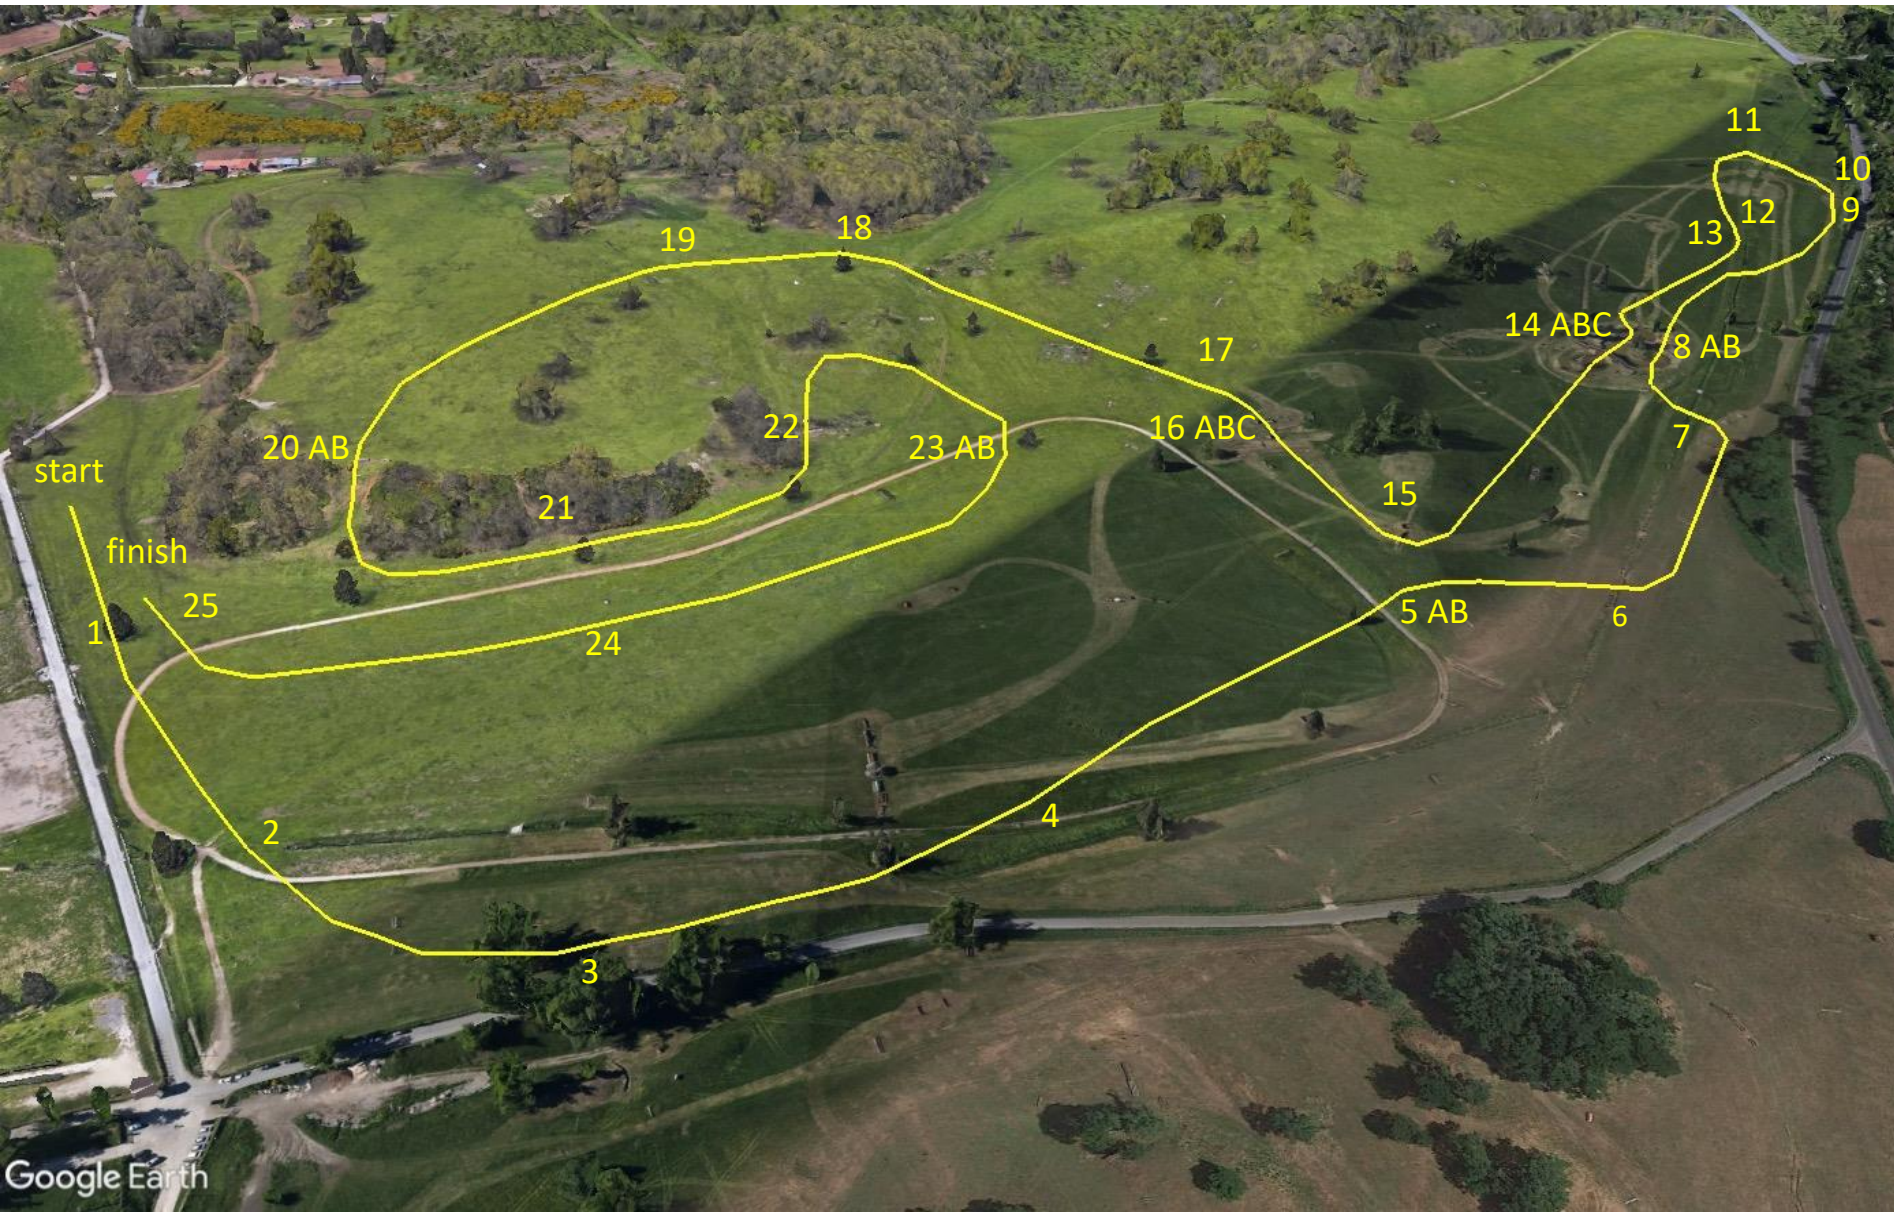

Centro Equestre Ranieri Di Campello

7/10 June 2018

CIC 3 Stars

1. Welcome in Pratoni
2. European Brokers table
3. Cottage
4. ICA Vernici double brush
5. AB Oaks
6. Pigeon house
7. On the ditch
8. AB The lake
9. Oxer
10. Two chances
11. Open ditch
12. The first Paco's joke
13. The second Paco's joke
14. ABC The Romana Diesel lake
15. The Mythorses wall
16. ABC New Holland complex
17. Corner
18. Small watering place
19. The Paolo's log
20. AB Lo scivolo dei pratoni
21. Finnish Hedge
22. Watering place
23. AB The Caprilli's chair
24. The FM Italia hedge
25. At home

Numbers black on white

Distance mt 3750

Speed mt/min 570

Optimum time 6:35

Time limit 13:10