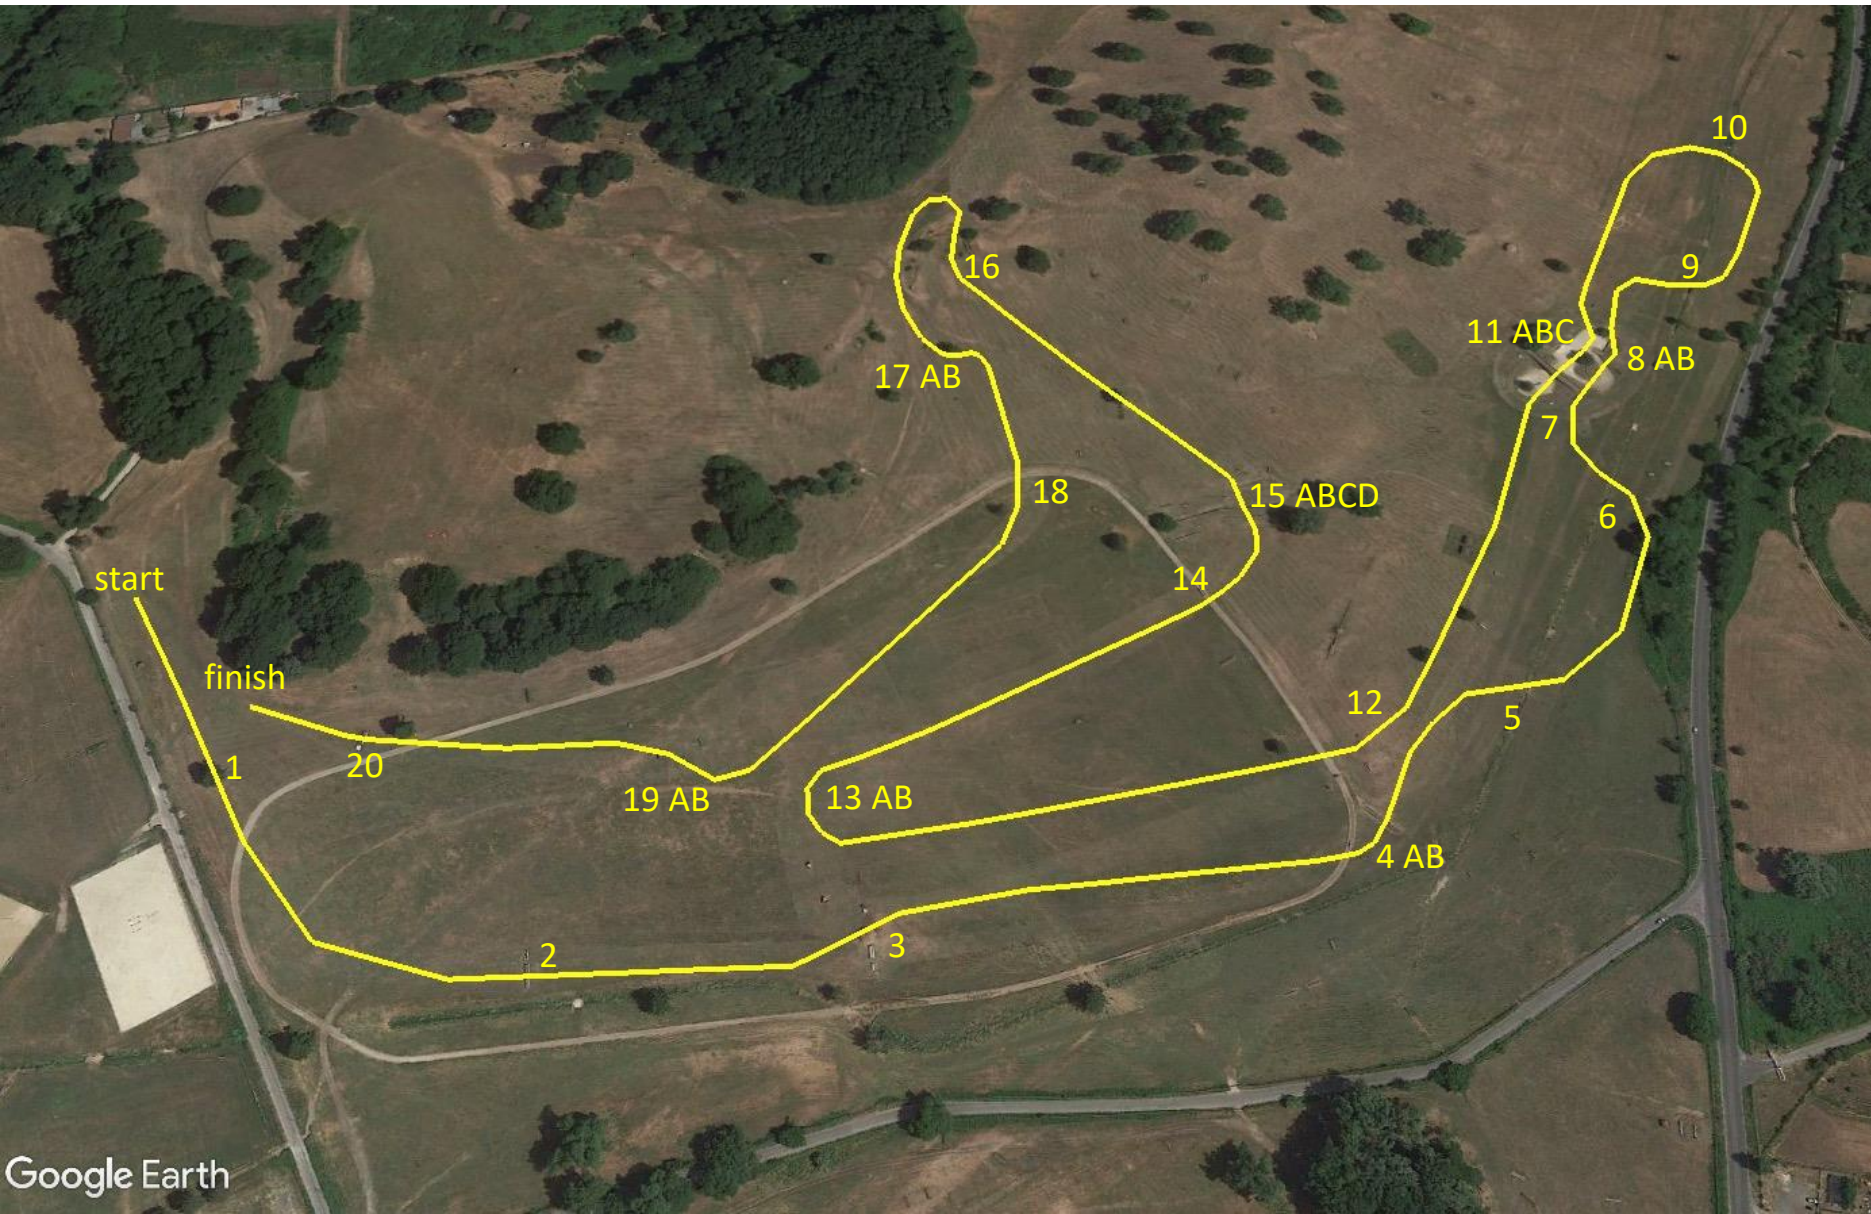

Centro Equestre Ranieri Di Campello

29 March - 1 April 2018

CIC 2 Stars

1. Welcome in Pratoni
2. European Brokers table
3. MCR Spread
4. AB Il Castello del Terriccio
5. Trakhener
6. On the ditch
7. Cottage
8. AB The Jeep lake
9. Open ditch
10. Ditch log
11. ABC The Alfa Romeo lake
12. Pi Greek
13. AB Scuderia La Capinera
14. Lara's double brush
15. ABCD New Holland complex
16. Old fence
17. AB Triple bar and corner
18. On the track
19. AB The Fischer Edges
20. At home

Numbers white on light blue

Distance mt 3320

Speed mt/min 550

Optimum time 6:06

Time limit 12:06