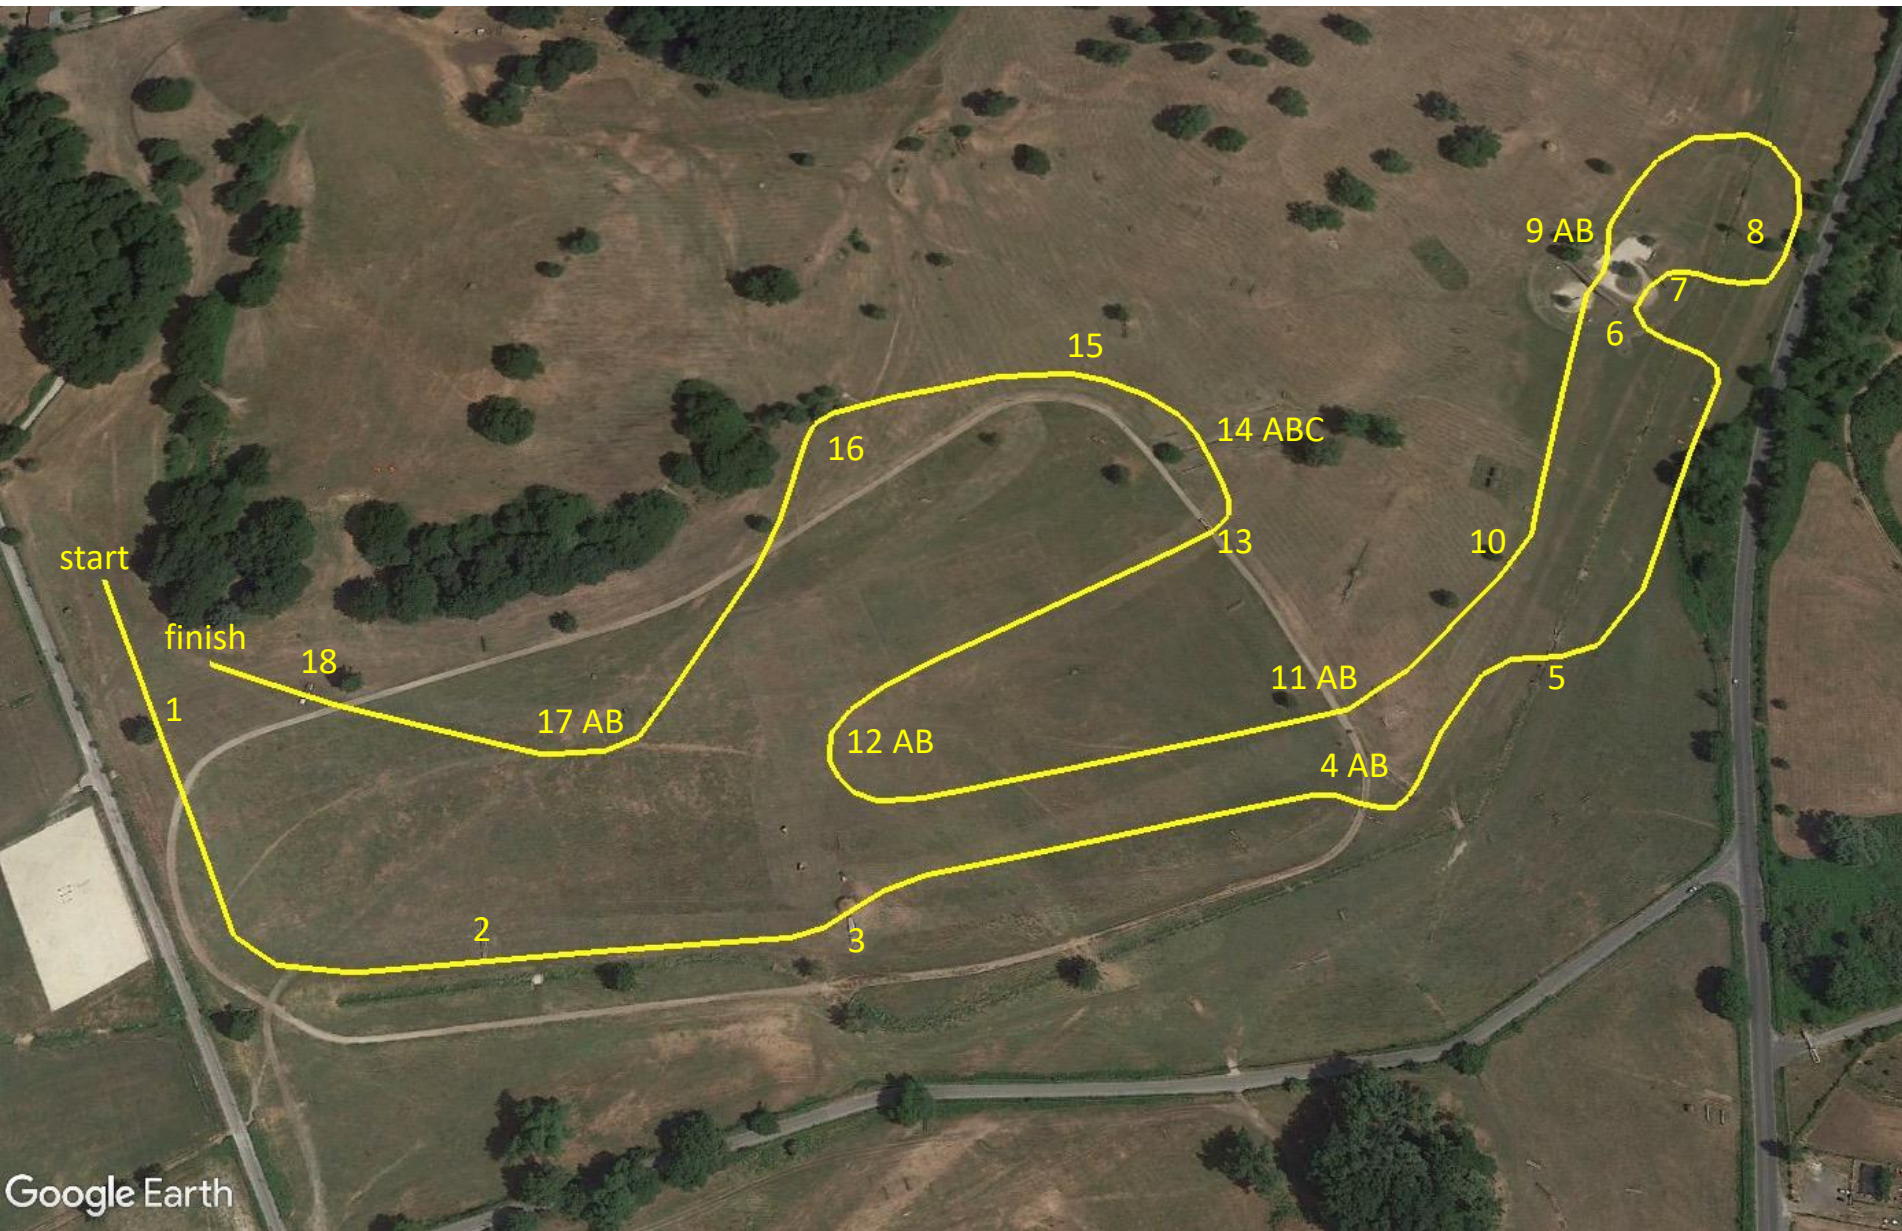

# Centro Equestre Ranieri Di Campello

30 March 1 April 2018

CIC 1 Star

1. Welcome in Pratoni
2. European Brokers Table
3. MCR Spread
4. AB Il Castello del Terriccio
5. Trakhener
6. Before the Jeep lake
7. The jeep lake
8. Open ditch
9. AB The Alfa Romeo lake
10. Wagon
11. AB Pi Greek
12. AB Scuderia La Capinera
13. Lara's double brush
14. ABC New Holland complex
15. Paco's oxer
16. Corner
17. AB The Fischer Edges
18. At home

**Numbers red on white**

Distance mt 2810

Speed mt/min 520

Optimum time 5:25

Time limit 10:50